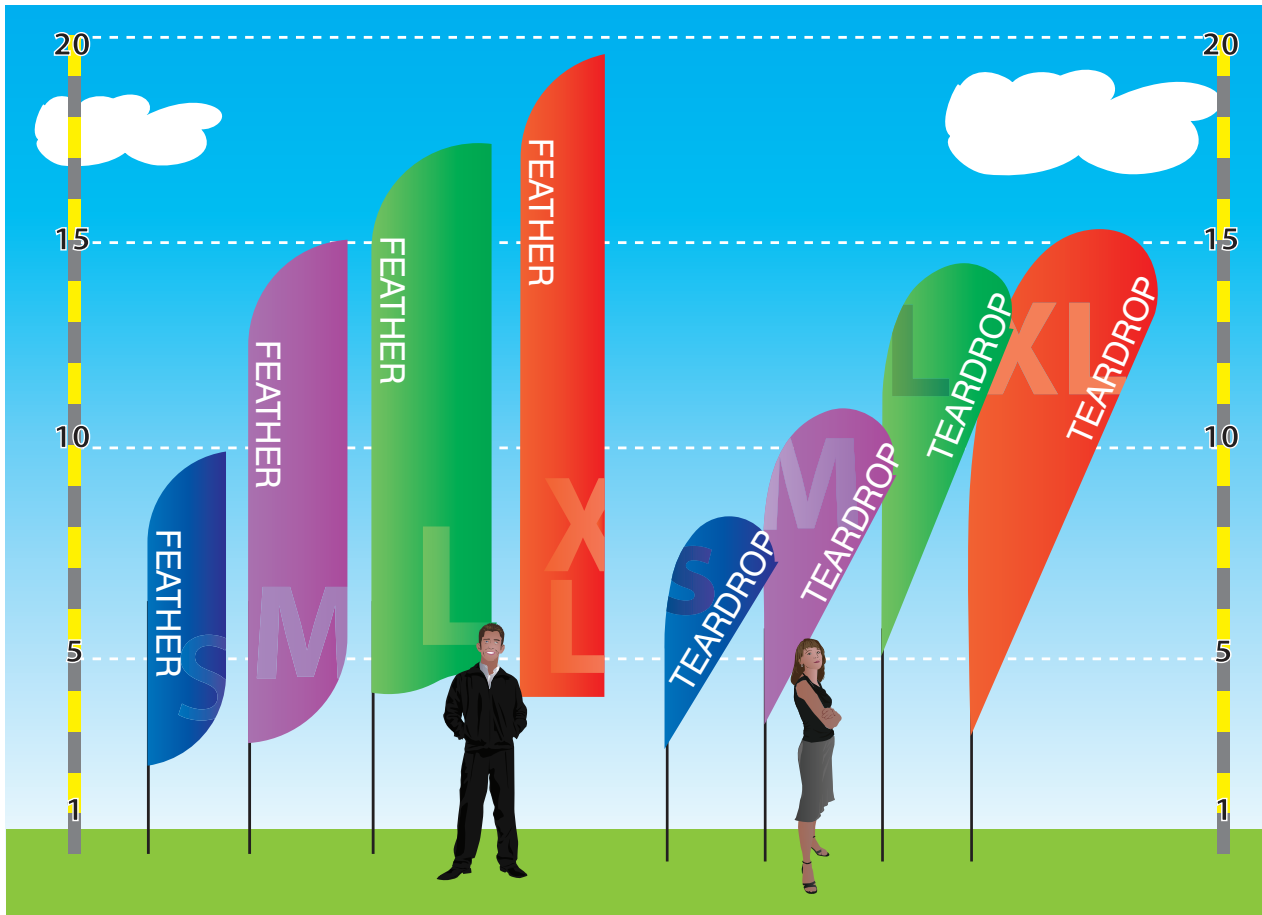

FEATHER & TEARDROP FLAGS

PRODUCT DESCRIPTION

Feather and Teardrop flags are dye-sublimated with a lightweight, polyester-based flag material. Graphics bleed through to each side or double-sided is available with block-out layer. Dye-sublimation produces vibrant colors that really pop. Flags come with a carrying case and spike base. Optional X Base, Waterbag, or Water Base is available.

SUGGESTED APPLICATIONS

- Roadsides • Store Fronts • Conventions
- Trade Shows • Sporting Events

LEARN MORE & DOWNLOAD ART TEMPLATES

You will be directed to our online Exhibit Book