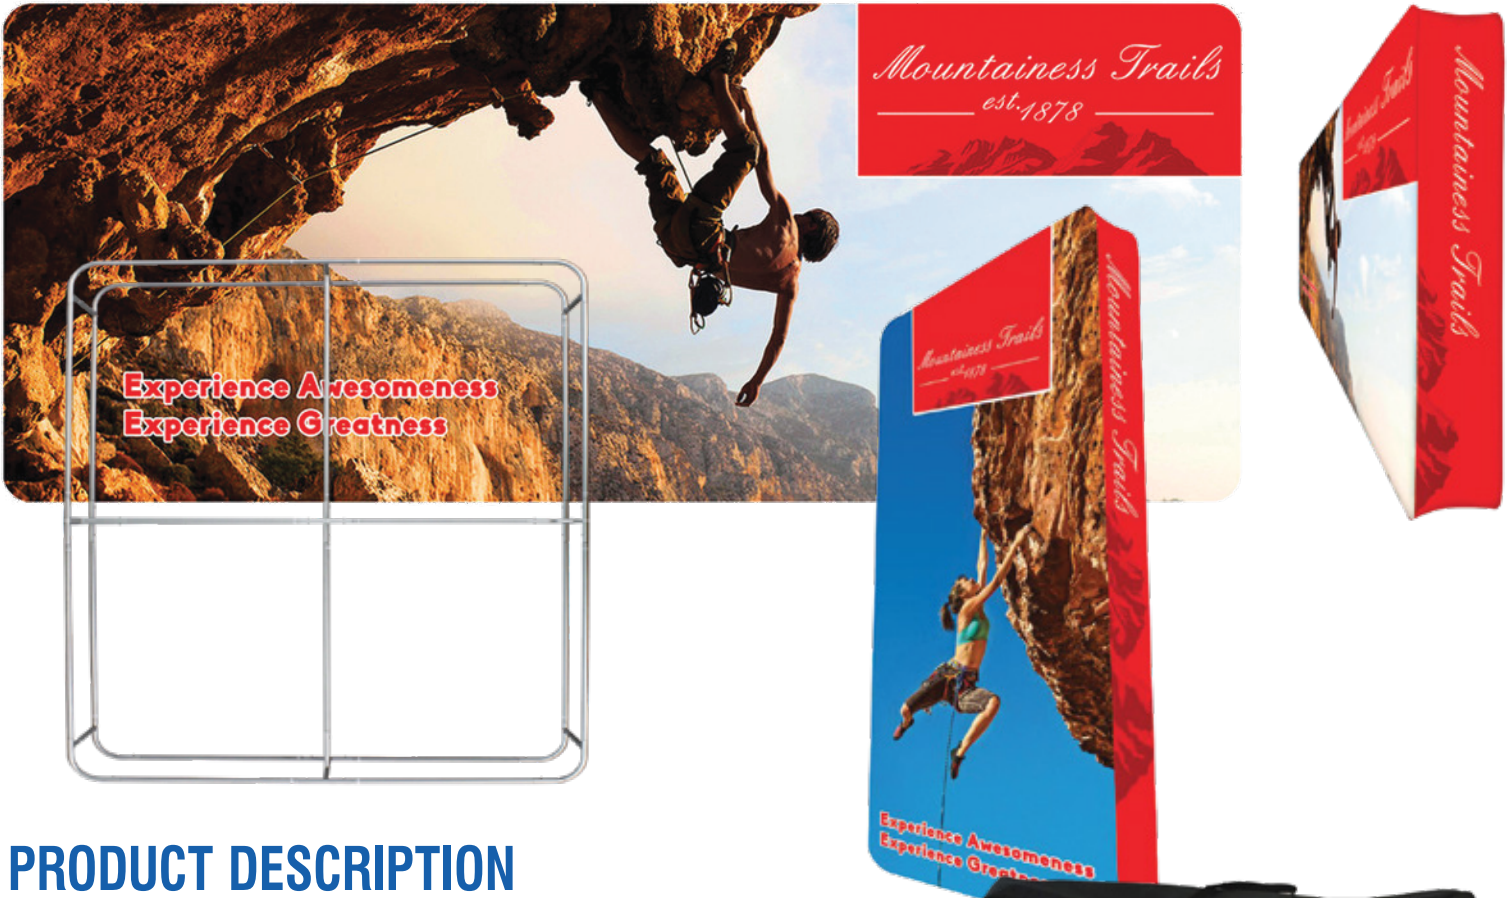

WALLBOX DISPLAYS

PRODUCT DESCRIPTION

Advertise gallantly with the Wallbox fabric display, a 3-D portable unlike anything you've ever seen. Use it vertically, stretching tall like a tower, or horizontally as a barrier wall. Constructed with the same aluminum tubing as the Skybox hanging banners, set up is a snap and completely toolless! With push button snap locks, the tubes connect together. Inside the tubes are equipped with internal bungee cords to help guide the proper connections. Fabric envelops the whole frame, and zips shut at the top, creating a soft, seamless look. Printed graphics available on front, back, and end-caps. Carry bag included.

MATERIALS

» Fabric

SIZES

» Various up to 20ft.

LEARN MORE & DOWNLOAD ART TEMPLATES

You will be directed to our online Exhibit Book