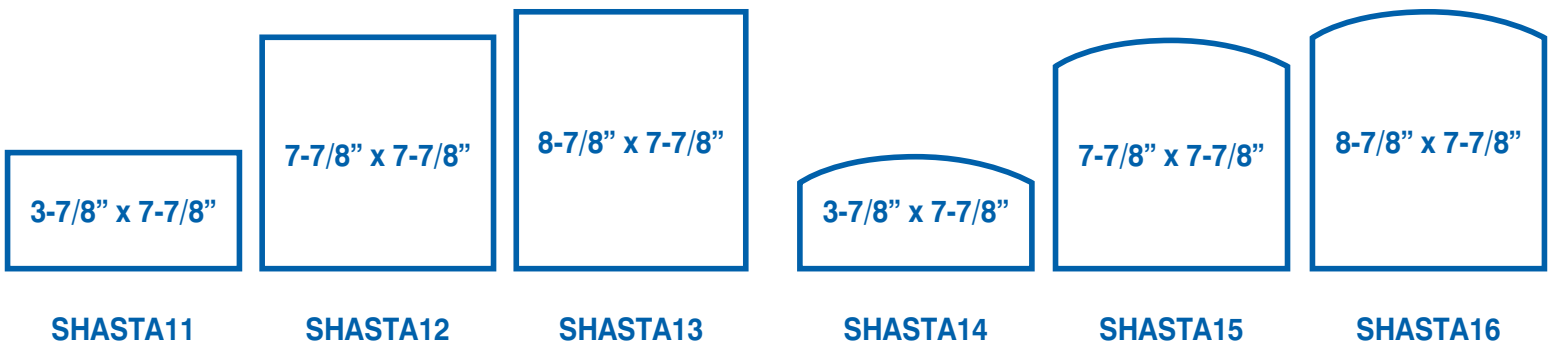

MOST POPULAR MODELS: