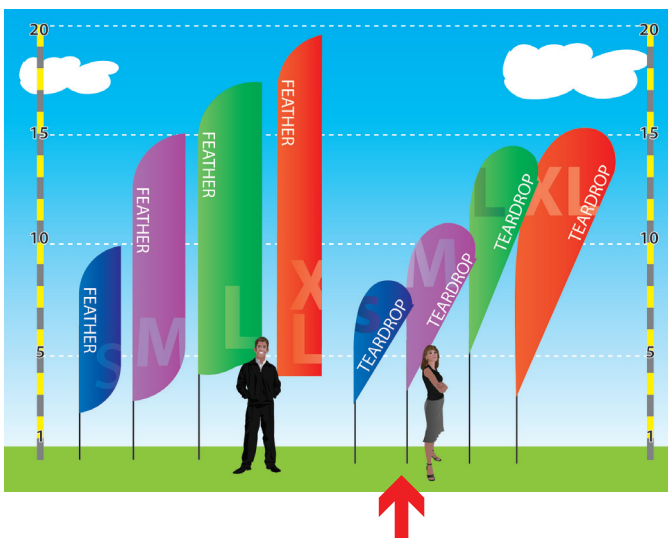

MEDIUM DOUBLE

Product Features

Lightweight, Portable and Easy to Assemble
Graphic on both front and back

Stand Total Height	11'
Cross Base Width	39"
Banner Size	40" x 95"

Finishing

Hemmed all around and pole pocket on the stand side
Blockout fabric sewn between 2 flags (3 layers)

Printing Material	Polyester Fabric
-------------------	------------------

Construction

Aluminum poles
Chrome plated steel base
Nylon carry bag

Weights - Dimensions

Shipping Weight	10 lbs (Stand only)
Shipping Dimensions	6"x 6"x 48"

Parts List

(4) Poles	(1) Cross Base or (1) Spike base
(1) Travel bag	(1) Elastic Cord

Feather / Teardrop banner stands size comparison

Feather / Teardrop Base Options